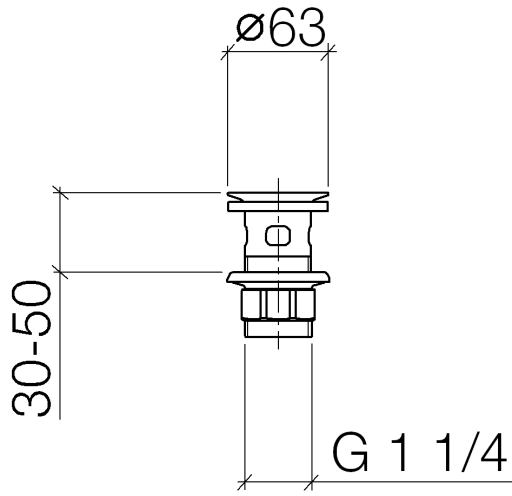

10 105 970

**Only suitable for basins with an overflow.**

Only suitable for basins with an overflow.

Fits: IMO, LULU, MADISON, MEM, TARA,  
CL.1, LISSÉ, VAIA, META, CYO

	Matte Black	10 105 970-33
	Chrome	10 105 970-00
	Brushed Platinum	10 105 970-06
	Platinum	10 105 970-08
	Durabrace (23kt Gold)	10 105 970-09
	Dark Chrome	10 105 970-19
	Light Gold	10 105 970-26
	Brushed Light Gold	10 105 970-27
	Brushed Durabrace (23kt Gold)	10 105 970-28
	Brushed Bronze	10 105 970-42
	Brushed Champagne (22kt Gold)	10 105 970-46
	Champagne (22kt Gold)	10 105 970-47
	Brushed Chrome	10 105 970-93
	Brushed Dark Platinum	10 105 970-99

**Required miscellaneous**

**Washer NBR 70 39,0 x 29,0 x 2,0 mm -** 09 14 05 016 90

**Required miscellaneous**

**Pipe Ø 32 x 0,75 x 110 mm - Matte Black** 09 28 23 005-33

10 105 970

10 105 970

Spare parts list

No.	Item Number	Name	Quantity used	Delivery time
1	09 11 01 027-33	cup	1	60
2	09 14 05 039 90	seal	1	2
3	09 14 03 025 90	seal	1	2
4	09 23 10 020-33	nut	1	60