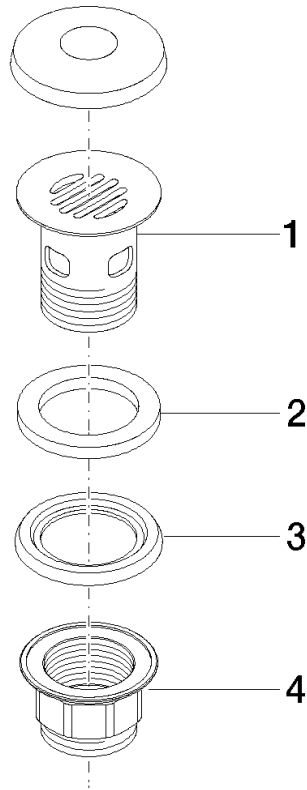

10 105 970

**Only suitable for basins with an overflow.**

Only suitable for basins with an overflow.

Fits: IMO, LULU, MADISON, MEM, TARA,  
CL.1, LISSÉ, VAIA, META, CYO

	Matte Black	10 105 970-33
	Chrome	10 105 970-00
	Brushed Platinum	10 105 970-06
	Platinum	10 105 970-08
	Durabrace (23kt Gold)	10 105 970-09
	Dark Chrome	10 105 970-19
	Light Gold	10 105 970-26
	Brushed Light Gold	10 105 970-27
	Brushed Durabrace (23kt Gold)	10 105 970-28
	Brushed Bronze	10 105 970-42
	Brushed Champagne (22kt Gold)	10 105 970-46
	Champagne (22kt Gold)	10 105 970-47
	Brushed Chrome	10 105 970-93
	Brushed Dark Platinum	10 105 970-99

**Required miscellaneous**

**Washer NBR 70 39,0 x 29,0 x 2,0 mm -** 09 14 05 016 90

**Required miscellaneous**

**Pipe Ø 32 x 0,75 x 110 mm - Matte Black** 09 28 23 005-33

10 105 970

10 105 970

Spare parts list

No.	Item Number	Name	Quantity used	Delivery time
1	09 11 01 027-33	cup	1	60
2	09 14 05 039 90	seal	1	2
3	09 14 03 025 90	seal	1	2
4	09 23 10 020-33	nut	1	60